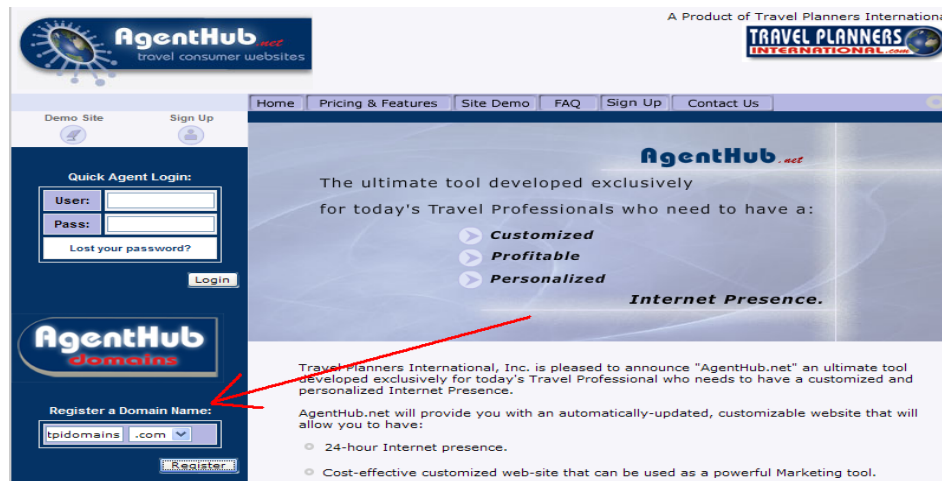

# Managing Domains with Travel Planners International

Travel Planners has created a simplified method for you, our valued agent, to purchase a domain name of your choice and redirect it to your free AgentHub Consumer Website.

-Go to: [www.agenthub.net](http://www.agenthub.net) and type in the domain name you wish to purchase:

- Click Register to begin the process.

- The results window will open and displaying the domains available closest to the one you searched for, you can choose any extension from the results (.com, .net, .org, etc). If they are grayed out (such as the one below for .com) that signifies the domain has been purchased by someone else and is not available.