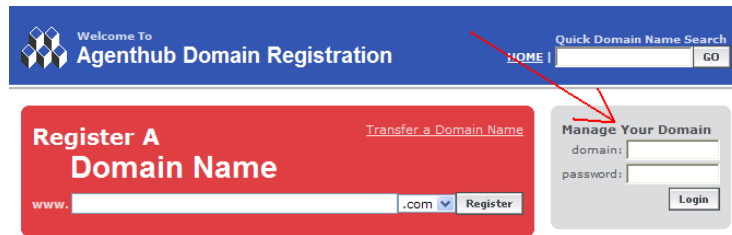

- Being logged in, you should be at the page below (located by clicking on "Domain Settings").
- Click on "Edit" under the section for "Host Records"

- There are 2 fields you want to update for the redirect, they are the entries shown above in the same section "Host Records". Change the "Address" on each entry to the URL you wish to redirect your new domain to.

NOTE: to redirect to your free Consumer Website on AgentHub.net, you must type in the URL exactly like this (leave off the "www"):

http://example.agenthub.net (and replace the word "example" with your actual sub-domain on AgentHub.net)

NOTE: it must be a true URL, as shown above including the http://

- Click on Save at the bottom to save your changes.

Changes may take up to 2 hours to take effect, however are normally instantaneous. To test the changes, type in the URL of the domain you purchased, and it should go to the webpage you specified in your settings above.