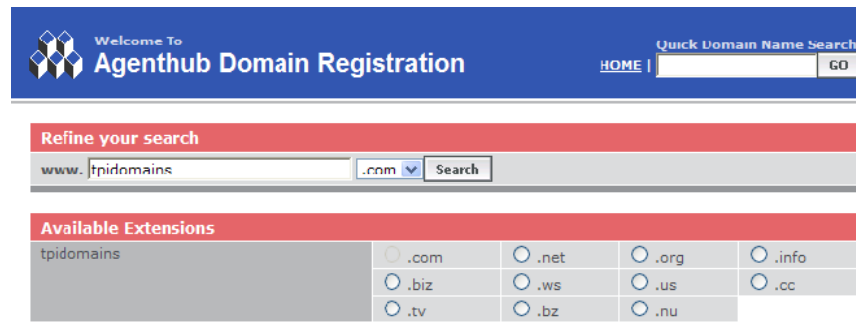

-Go to: [www.agenthub.net](http://www.agenthub.net) and type in the domain name you wish to purchase:

- Click Register to begin the process.

- The results window will open and displaying the domains available closest to the one you searched for, you can choose any extension from the results (.com, .net, .org, etc). If they are grayed out (such as the one below for .com) that signifies the domain has been purchased by someone else and is not available.