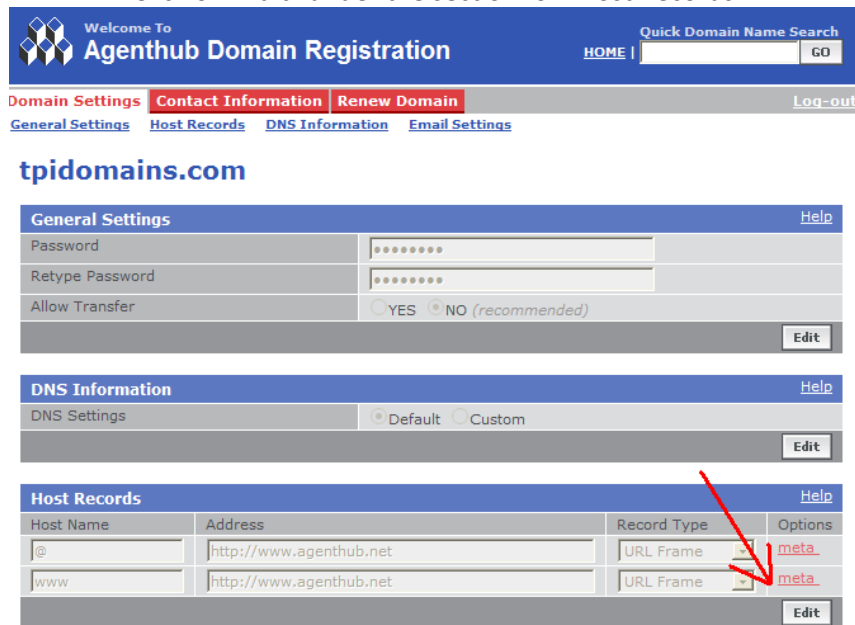

- Being logged in, you should be at the page below (located by clicking on "Domain Settings").
- Click on "Edit" under the section for "Host Records"